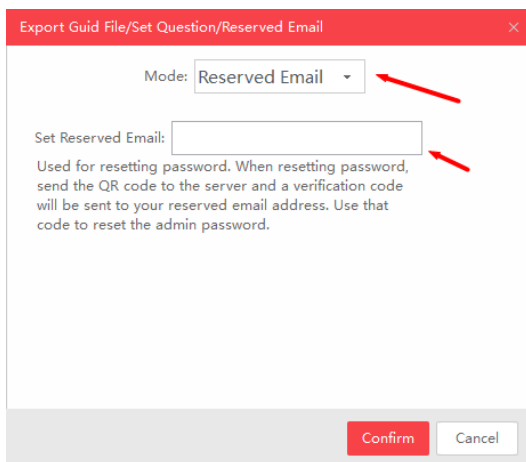

**for E3S [DS-2CD1X23G0E-I, DS-2CD1X21-I (E)] Network Cameras*

1. New Features

- **Support reset password via E-mail on SADP, iVMS4200 and Hik-Connect, set the reserved E-mail address when active camera;**